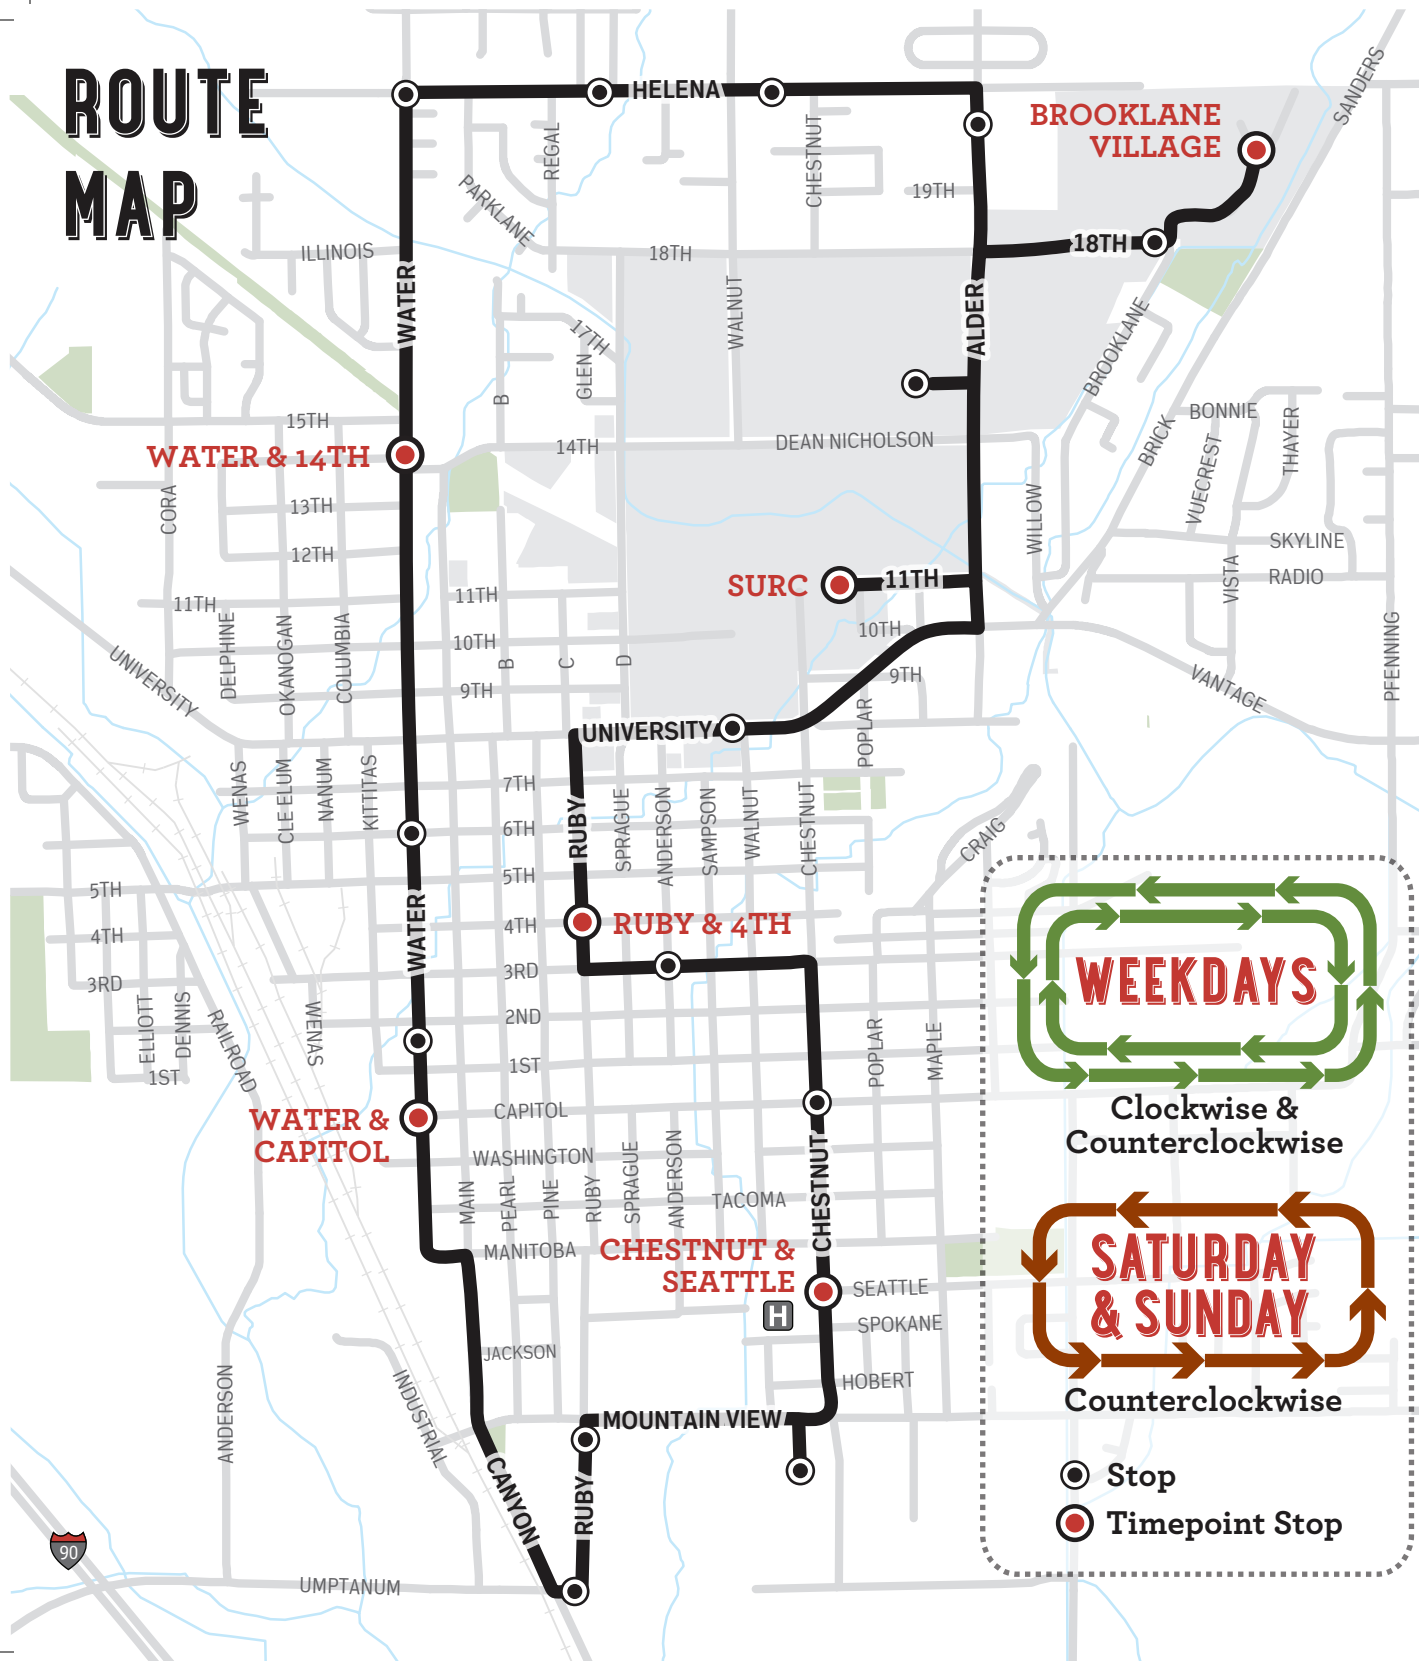

ROUTE MAP

Clockwise & Counterclockwise

Counterclockwise

- Stop
- Timepoint Stop

Image from Ellensburg Downtown Association

ELLENSBURG

TRANSIT MAP & SCHEDULE

Your link to getting around town!

WEEKDAYS

Counterclockwise

BROOKLANE VILLAGE	WATER AND 14TH	WATER AND CAPITOL	CHESTNUT AND SEATTLE	RUBY AND 4TH	SURC	BROOKLANE VILLAGE
7:30	7:38	7:42	7:48	7:51	7:57	8:03
8:15	8:23	8:27	8:33	8:36	8:42	8:48
9:00	9:08	9:12	9:18	9:21	9:27	9:33
9:45	9:53	9:57	10:03	10:06	10:12	10:18
10:30	10:38	10:42	10:48	10:51	10:57	11:03
11:30	11:38	11:42	11:48	11:51	11:57	12:03
12:30	12:38	12:42	12:48	12:51	12:57	1:03
1:30	1:38	1:42	1:48	1:51	1:57	2:03
2:30	2:38	2:42	2:48	2:51	2:57	3:03
3:30	3:38	3:42	3:48	3:51	3:57	4:03
4:30	4:38	4:42	4:48	4:51	4:57	5:03
5:30	5:38	5:42	5:48	5:51	5:57	6:03
6:30	6:37	6:40	6:45	6:48	6:53	6:58
7:00	7:07	7:10	7:15	7:18	7:23	7:28
7:30	7:37	7:40	7:45	7:48	7:53	7:58
8:00	8:07	8:10	8:15	8:18	8:23	8:28
8:30	8:37	8:40	8:45	8:48	8:53	8:58
9:00	9:07	9:10	9:15	9:18	9:23	9:28

SUNDAY

Counterclockwise

BROOKLANE VILLAGE	WATER AND 14TH	WATER AND CAPITOL	CHESTNUT AND SEATTLE	RUBY AND 4TH	SURC	BROOKLANE VILLAGE
9:30	9:37	9:40	9:45	9:48	9:53	9:58
10:00	10:07	10:10	10:15	10:18	10:23	10:28
10:30	10:37	10:40	10:45	10:48	10:53	10:58
11:00	11:07	11:10	11:15	11:18	11:23	11:28
11:30	11:37	11:40	11:45	11:48	11:53	11:58
12:00	12:07	12:10	12:15	12:18	12:23	12:28
12:30	12:37	12:40	12:45	12:48	12:53	12:58
1:00	1:07	1:10	1:15	1:18	1:23	1:28
1:30	1:37	1:40	1:45	1:48	1:53	1:58
2:00	2:07	2:10	2:15	2:18	2:23	2:28
2:30	2:37	2:40	2:45	2:48	2:53	2:58
3:00	3:07	3:10	3:15	3:18	3:23	3:28
3:30	3:37	3:40	3:45	3:48	3:53	3:58
4:00	4:07	4:10	4:15	4:18	4:23	4:28
4:30	4:37	4:40	4:45	4:48	4:53	4:58
5:00	5:07	5:10	5:15	5:18	5:23	5:28
5:30	5:37	5:40	5:45	5:48	5:53	5:58
6:00	6:07	6:10	6:15	6:18	6:23	6:28
6:30	6:37	6:40	6:45	6:48	6:53	6:58
7:00	7:07	7:10	7:15	7:18	7:23	7:28
7:30	7:37	7:40	7:45	7:48	7:53	7:58